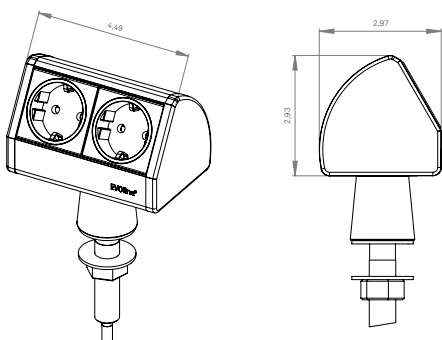

EVoline® T-Dock

schulte invented and made by
elektrotechnik Schulte Elektrotechnik,
Lüdenscheid, Germany

Member of  **Rat für Formgebung**
German Design Council

At home in the kitchen.

EVoline® T-Dock

The EVoline T-Dock is raised above the work surface by its solid stainless steel pillar. This gives clutter free space and creates a safe distance between power supply and potentially wet surfaces in the kitchen.

The power supply cable is routed through the stainless steel pillar which is also a high quality anti-theft device since it is firmly screwed beneath the surface.

Dimensions in inch

EVoline® T-Dock

Description	Picture	Specifications	Order Number
<p>EVoline T-Dock</p> <p>Aluminium housing in stainless steel optics, ALANOX®. For surface thickness up to 50 mm. Two sockets, VDE-compliant, 0°, 16 A, contact-protected. Fixed supply cable with wire end ferrules, plug supplied unattached.</p> <p>Power supply cable entry through the stainless steel pillar.</p>		<p>Plastic end caps lacquered in black</p> <p>Plastic end caps lacquered in stainless steel optics, ALANOX®</p>	<p>1593 0220 5600</p> <p>1593 0345 5600</p>
<p>EVoline T-Dock mit USB Charger</p> <p>Aluminium housing in stainless steel optics, ALANOX®. For surface thickness up to 50 mm. One socket, VDE-compliant, 0°, 16 A, contact-protected. 1x USB-Charger Type A Output voltage: 5 V DC Rated output current: 1A</p> <p>Fixed supply cable with wire end ferrules, plug supplied unattached. Power supply cable entry through the stainless steel pillar.</p>		<p>Plastic end caps lacquered in black</p> <p>Plastic end caps lacquered in stainless steel optics, ALANOX®</p>	<p>1593 0387 4600</p> <p>1593 0387 5600</p>