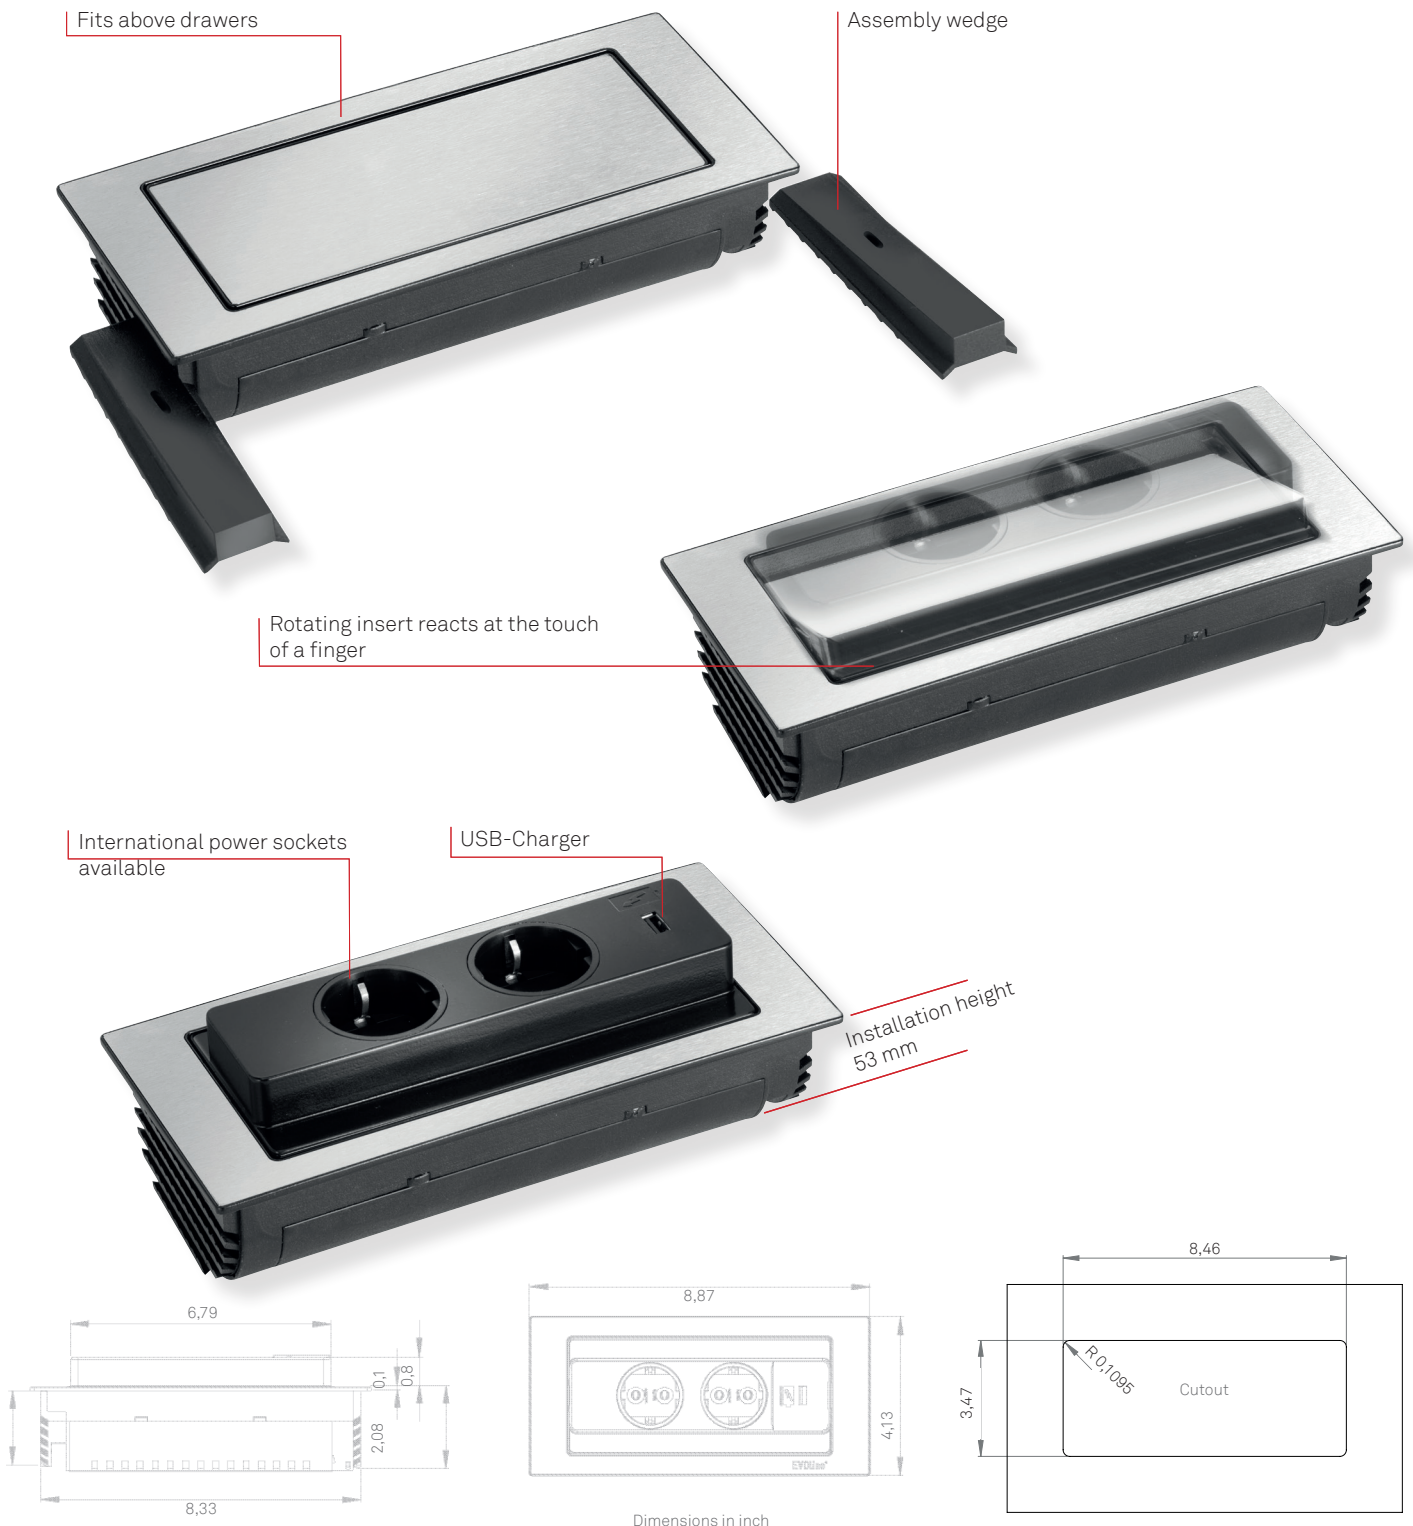

Enhanced protection for the home.

EVoline® BackFlip

The EVolineBackFlip sits nearly flush on the work surface - when closed - the giving enhanced protection against liquid spillages. At a touch of a finger, it turns 180 degrees to reveal 2x power sockets and a USB charger.

The raised position provides further protection against spillages. With a total installation height of just 53 mm, the BackFlip can be fitted above most drawers, including a cutlery drawer.