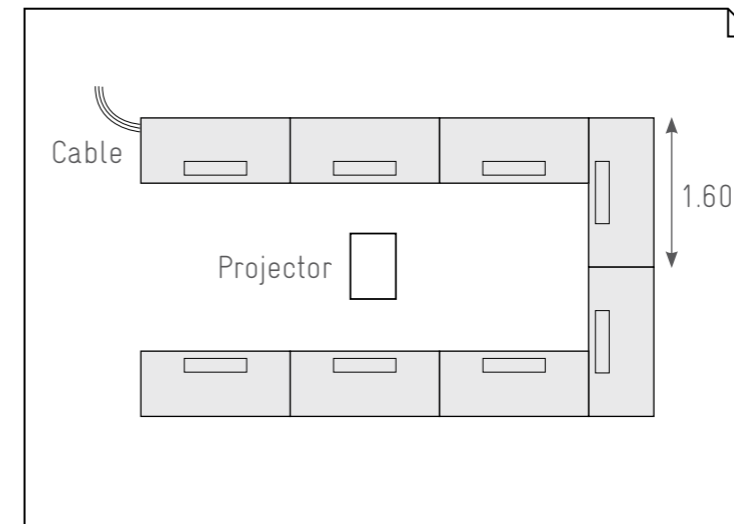

Planning with EVoline

The working world is becoming more flexible and faster paced. Everything is in constant flux at start-ups and major conglomerates alike. Ever-changing units and teams work on project-based jobs for brief periods of time. Office facilities must correspond to these new demands, which means being flexible in and by design: yesterday an open office, today a conference room, next week a parceled office space. All that and an adequate technical configuration to boot.

Conference rooms must be up to the task of providing the ever-increasing technical and multimedia requisites. Smooth video streaming, projectors, and presentations pulled straight from the cloud all call for intelligent infrastructure design. EVoline offers individual consultations to plan smart office spaces – from the first concept through the execution. EVoline solutions are custom tailored and unite high-quality aesthetics with maximal flexibility. All following the Principle of Configurability.

Example requirements for a conference room

Client's requirements