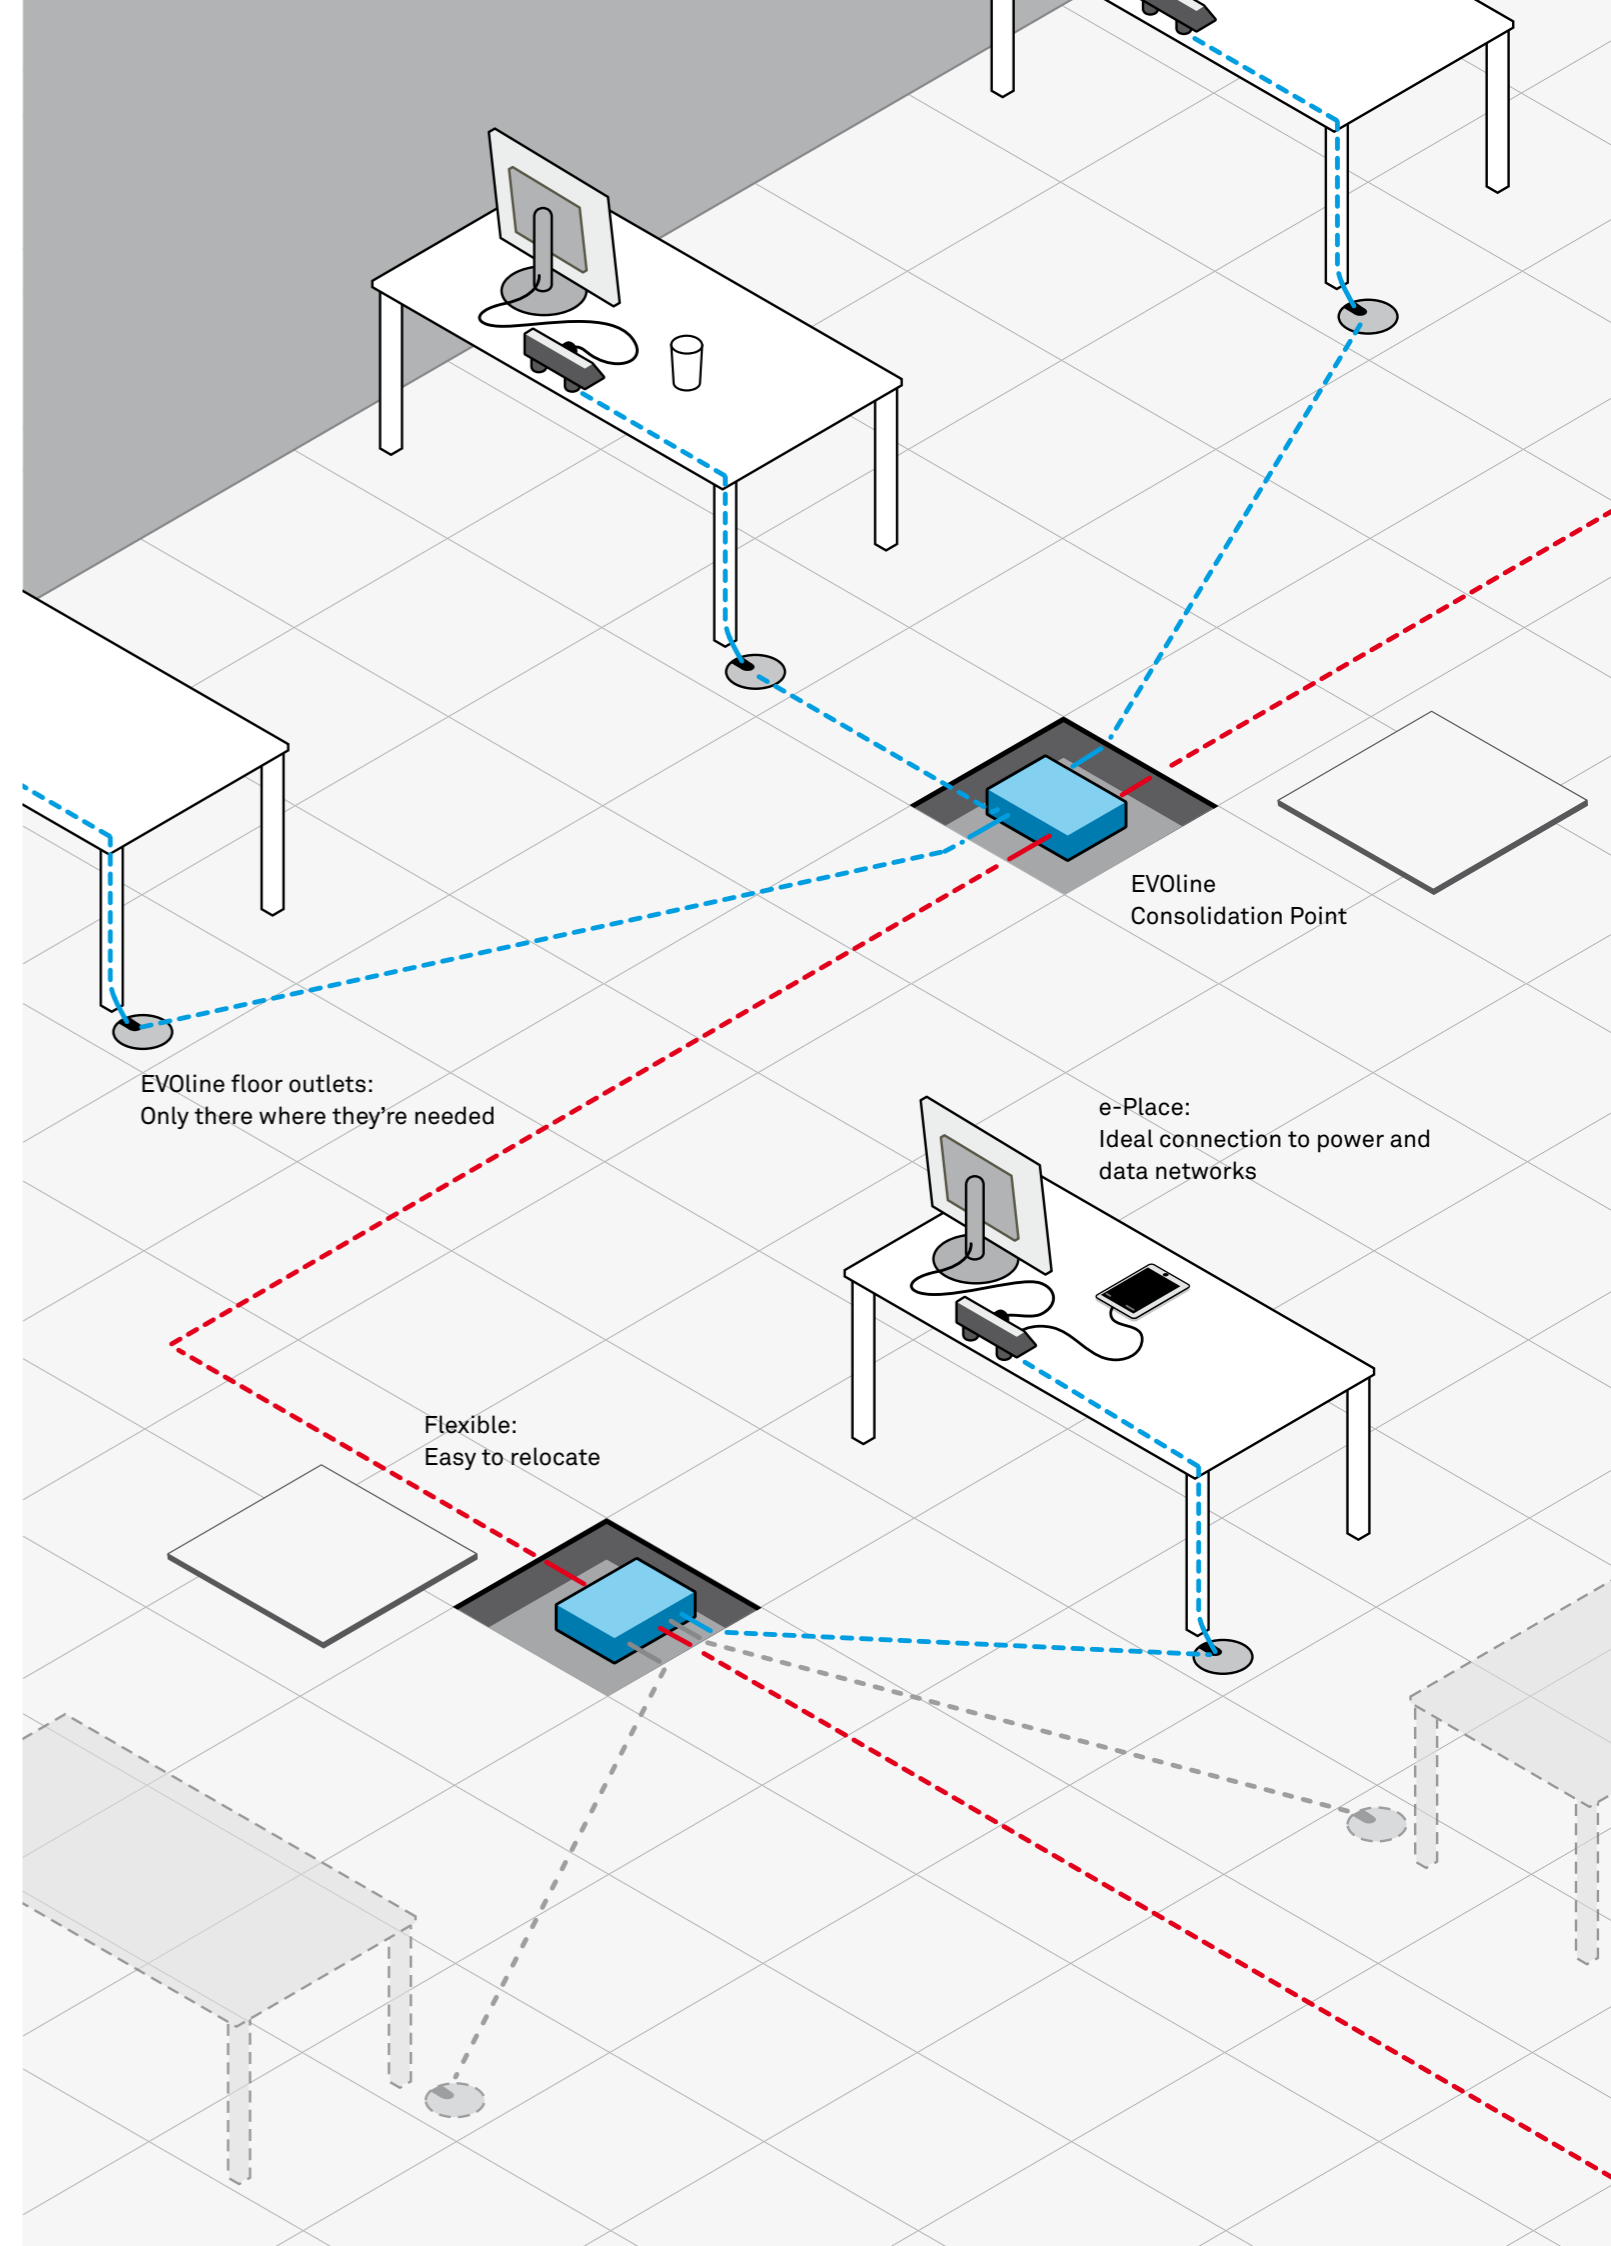

Decentralized Electrical Distribution

The next step in the evolution of buildings will be decentralized electrical distribution. An antiquated electrical system can become a financial burden on an entire property. So EVOLine is already looking ahead in electrical planning. Consolidation Points are decentralized distribution stations that connect to a central main ring. Instead of linking each single power and data source from the switchboard to the floor outlet, each separate room or sub-network can be developed individually. And forget a schematic configuration of standardized floor outlets; using exchangeable floor plates, EVOLine outlets can be placed exactly where they're needed.

The results? Broad flexibility and notably minimized cable lengths under the raised floors. That saves money and resources, spares the environment and significantly reduces the fire hazard at the same time. Just as the rules of biological evolution state, the economic solution – which is also more adaptable to the ever-changing environment – will prove its superiority in the long term. Let us inspire you!