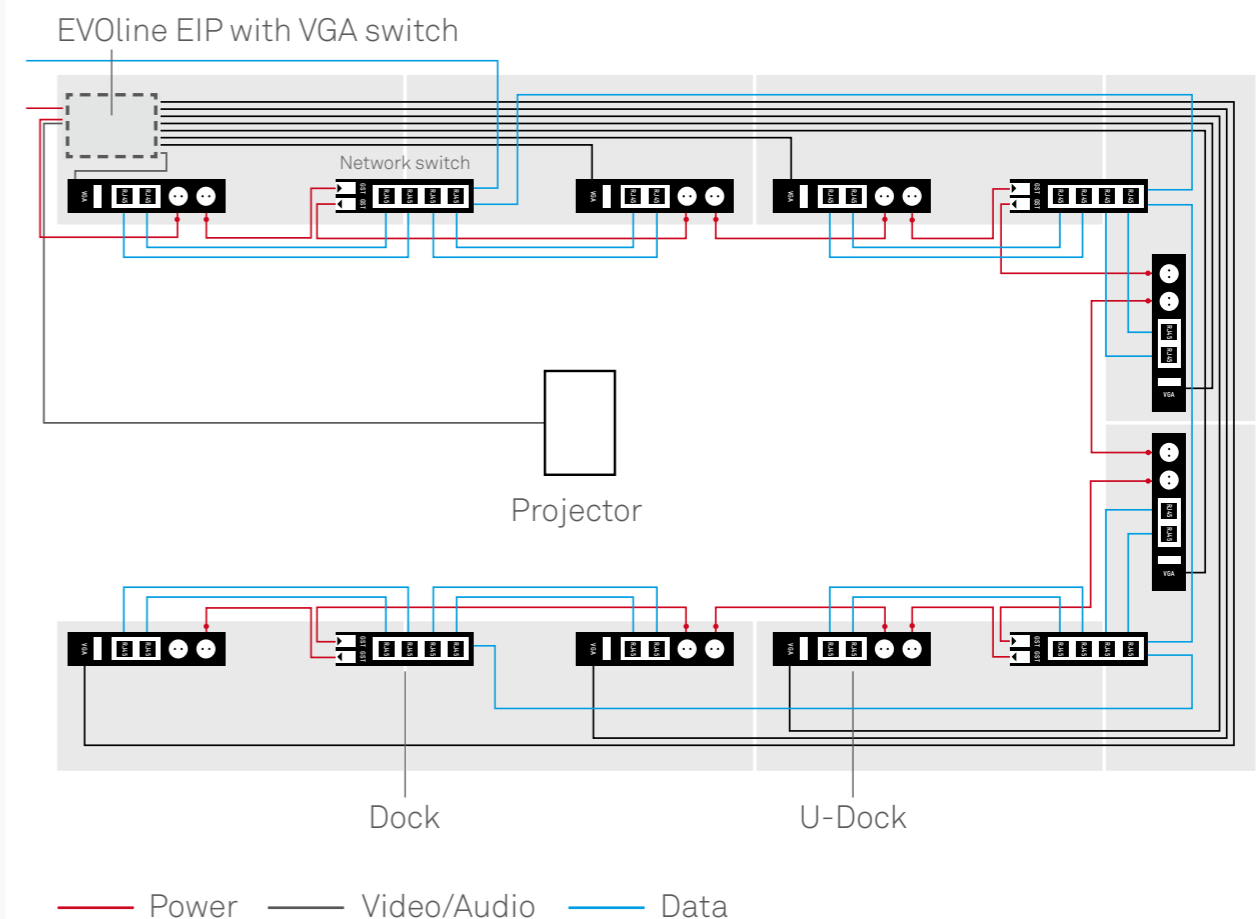

EV0line FlipTop

Discreet and smart

The FlipTop puts all of your ports on the desk and simultaneously affords you all of the workspace. Plus a classic stainless steel design with a kink-proof cable slot that, in its different guises, can also protect against dust or moisture.

Conference rooms must be up to the task of providing the ever-increasing technical and multimedia requisites. Smooth video streaming, projectors, and presentations pulled straight from the cloud all call for intelligent infrastructure design. EVoline offers individual consultations to plan smart office spaces – from the first concept through the execution. EVoline solutions are custom tailored and unite high-quality aesthetics with maximal flexibility. All following the Principle of Configurability.

Example requirements for a conference room

Client's requirements

- › Power outlet and network access at each seat
- › VGA plug with audio at each table
- › Button to route the signal to the projector at each table
- › Ceiling-mounted projector

Cables are laid in existing floor ducts with EVoline Consolidation Points.

EVoline plan

Decentralized Electrical Distribution

The next step in the evolution of buildings will be decentralized electrical distribution. An antiquated electrical system can become a financial burden on an entire property. So EVOLine is already looking ahead in electrical planning. Consolidation Points are decentralized distribution stations that connect to a central main ring. Instead of linking each single power and data source from the switchboard to the floor outlet, each separate room or sub-network can be developed individually. And forget a schematic configuration of standardized floor outlets; using exchangeable floor plates, EVOLine outlets can be placed exactly where they're needed.