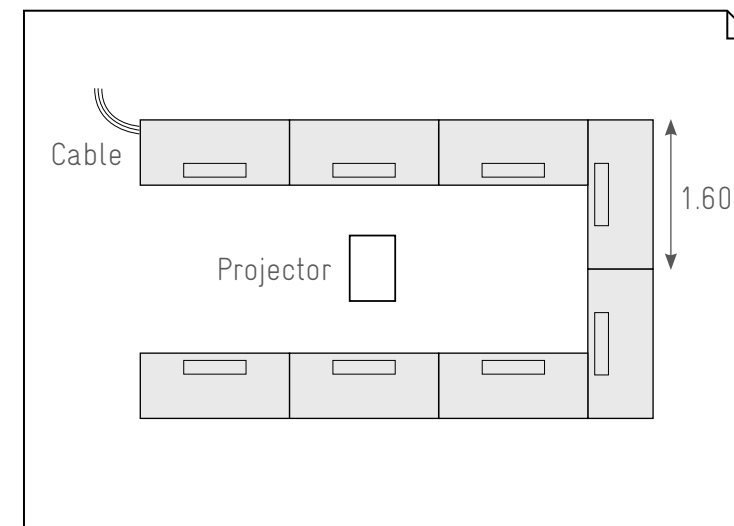

Planning with EVoline

The working world is becoming more flexible and faster paced. Everything is in constant flux at start-ups and major conglomerates alike. Ever-changing units and teams work on project-based jobs for brief periods of time. Office facilities must correspond to these new demands, which means being flexible in and by design: yesterday an open office, today a conference room, next week a parceled office space. All that and an adequate technical configuration to boot.

Conference rooms must be up to the task of providing the ever-increasing technical and multimedia requisites. Smooth video streaming, projectors, and presentations pulled straight from the cloud all call for intelligent infrastructure design. EVoline offers individual consultations to plan smart office spaces – from the first concept through the execution. EVoline solutions are custom tailored and unite high-quality aesthetics with maximal flexibility. All following the Principle of Configurability.

Example requirements for a conference room

Client's requirements