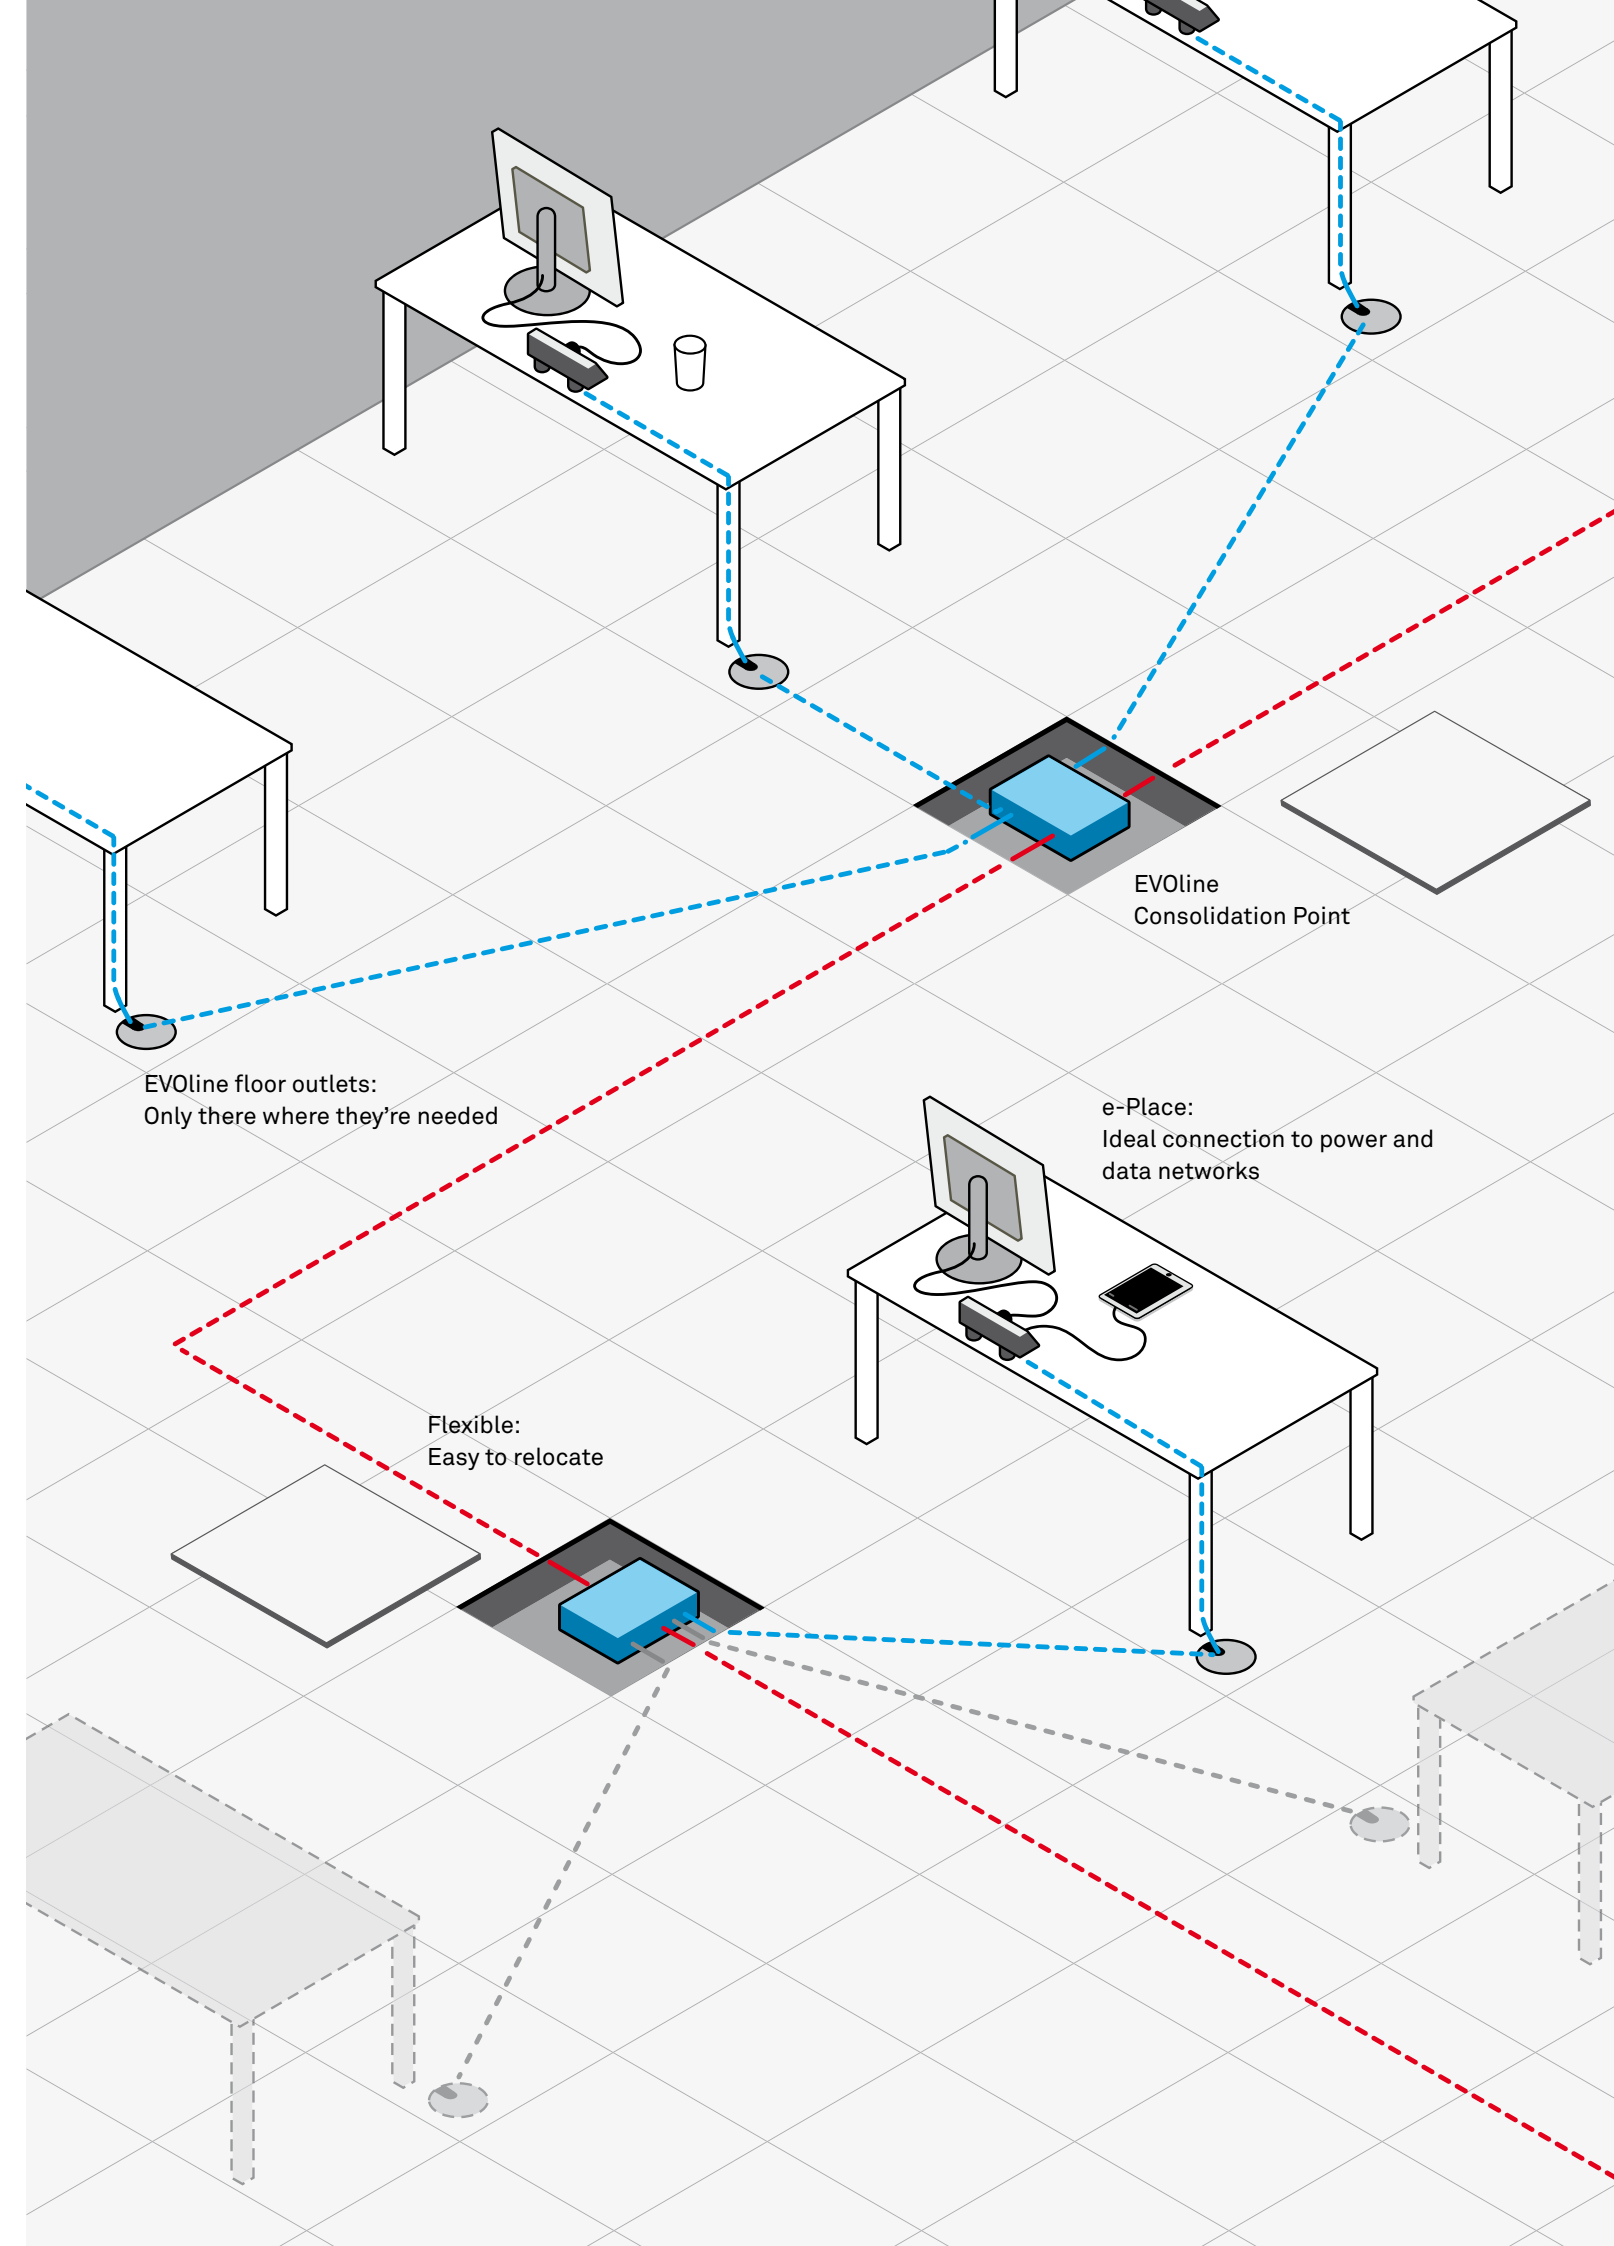

Decentralized Electrical Distribution

The next step in the evolution of buildings will be decentralized electrical distribution. An antiquated electrical system can become a financial burden on an entire property. So EVOLine is already looking ahead in electrical planning. Consolidation Points are decentralized distribution stations that connect to a central main ring. Instead of linking each single power and data source from the switchboard to the floor outlet, each separate room or sub-network can be developed individually. And forget a schematic configuration of standardized floor outlets; using exchangeable floor plates, EVOLine outlets can be placed exactly where they're needed.

The results? Broad flexibility and notably minimized cable lengths under the raised floors. That saves money and resources, spares the environment and significantly reduces the fire hazard at the same time. Just as the rules of biological evolution state, the economic solution – which is also more adaptable to the ever-changing environment – will prove its superiority in the long term. Let us inspire you!