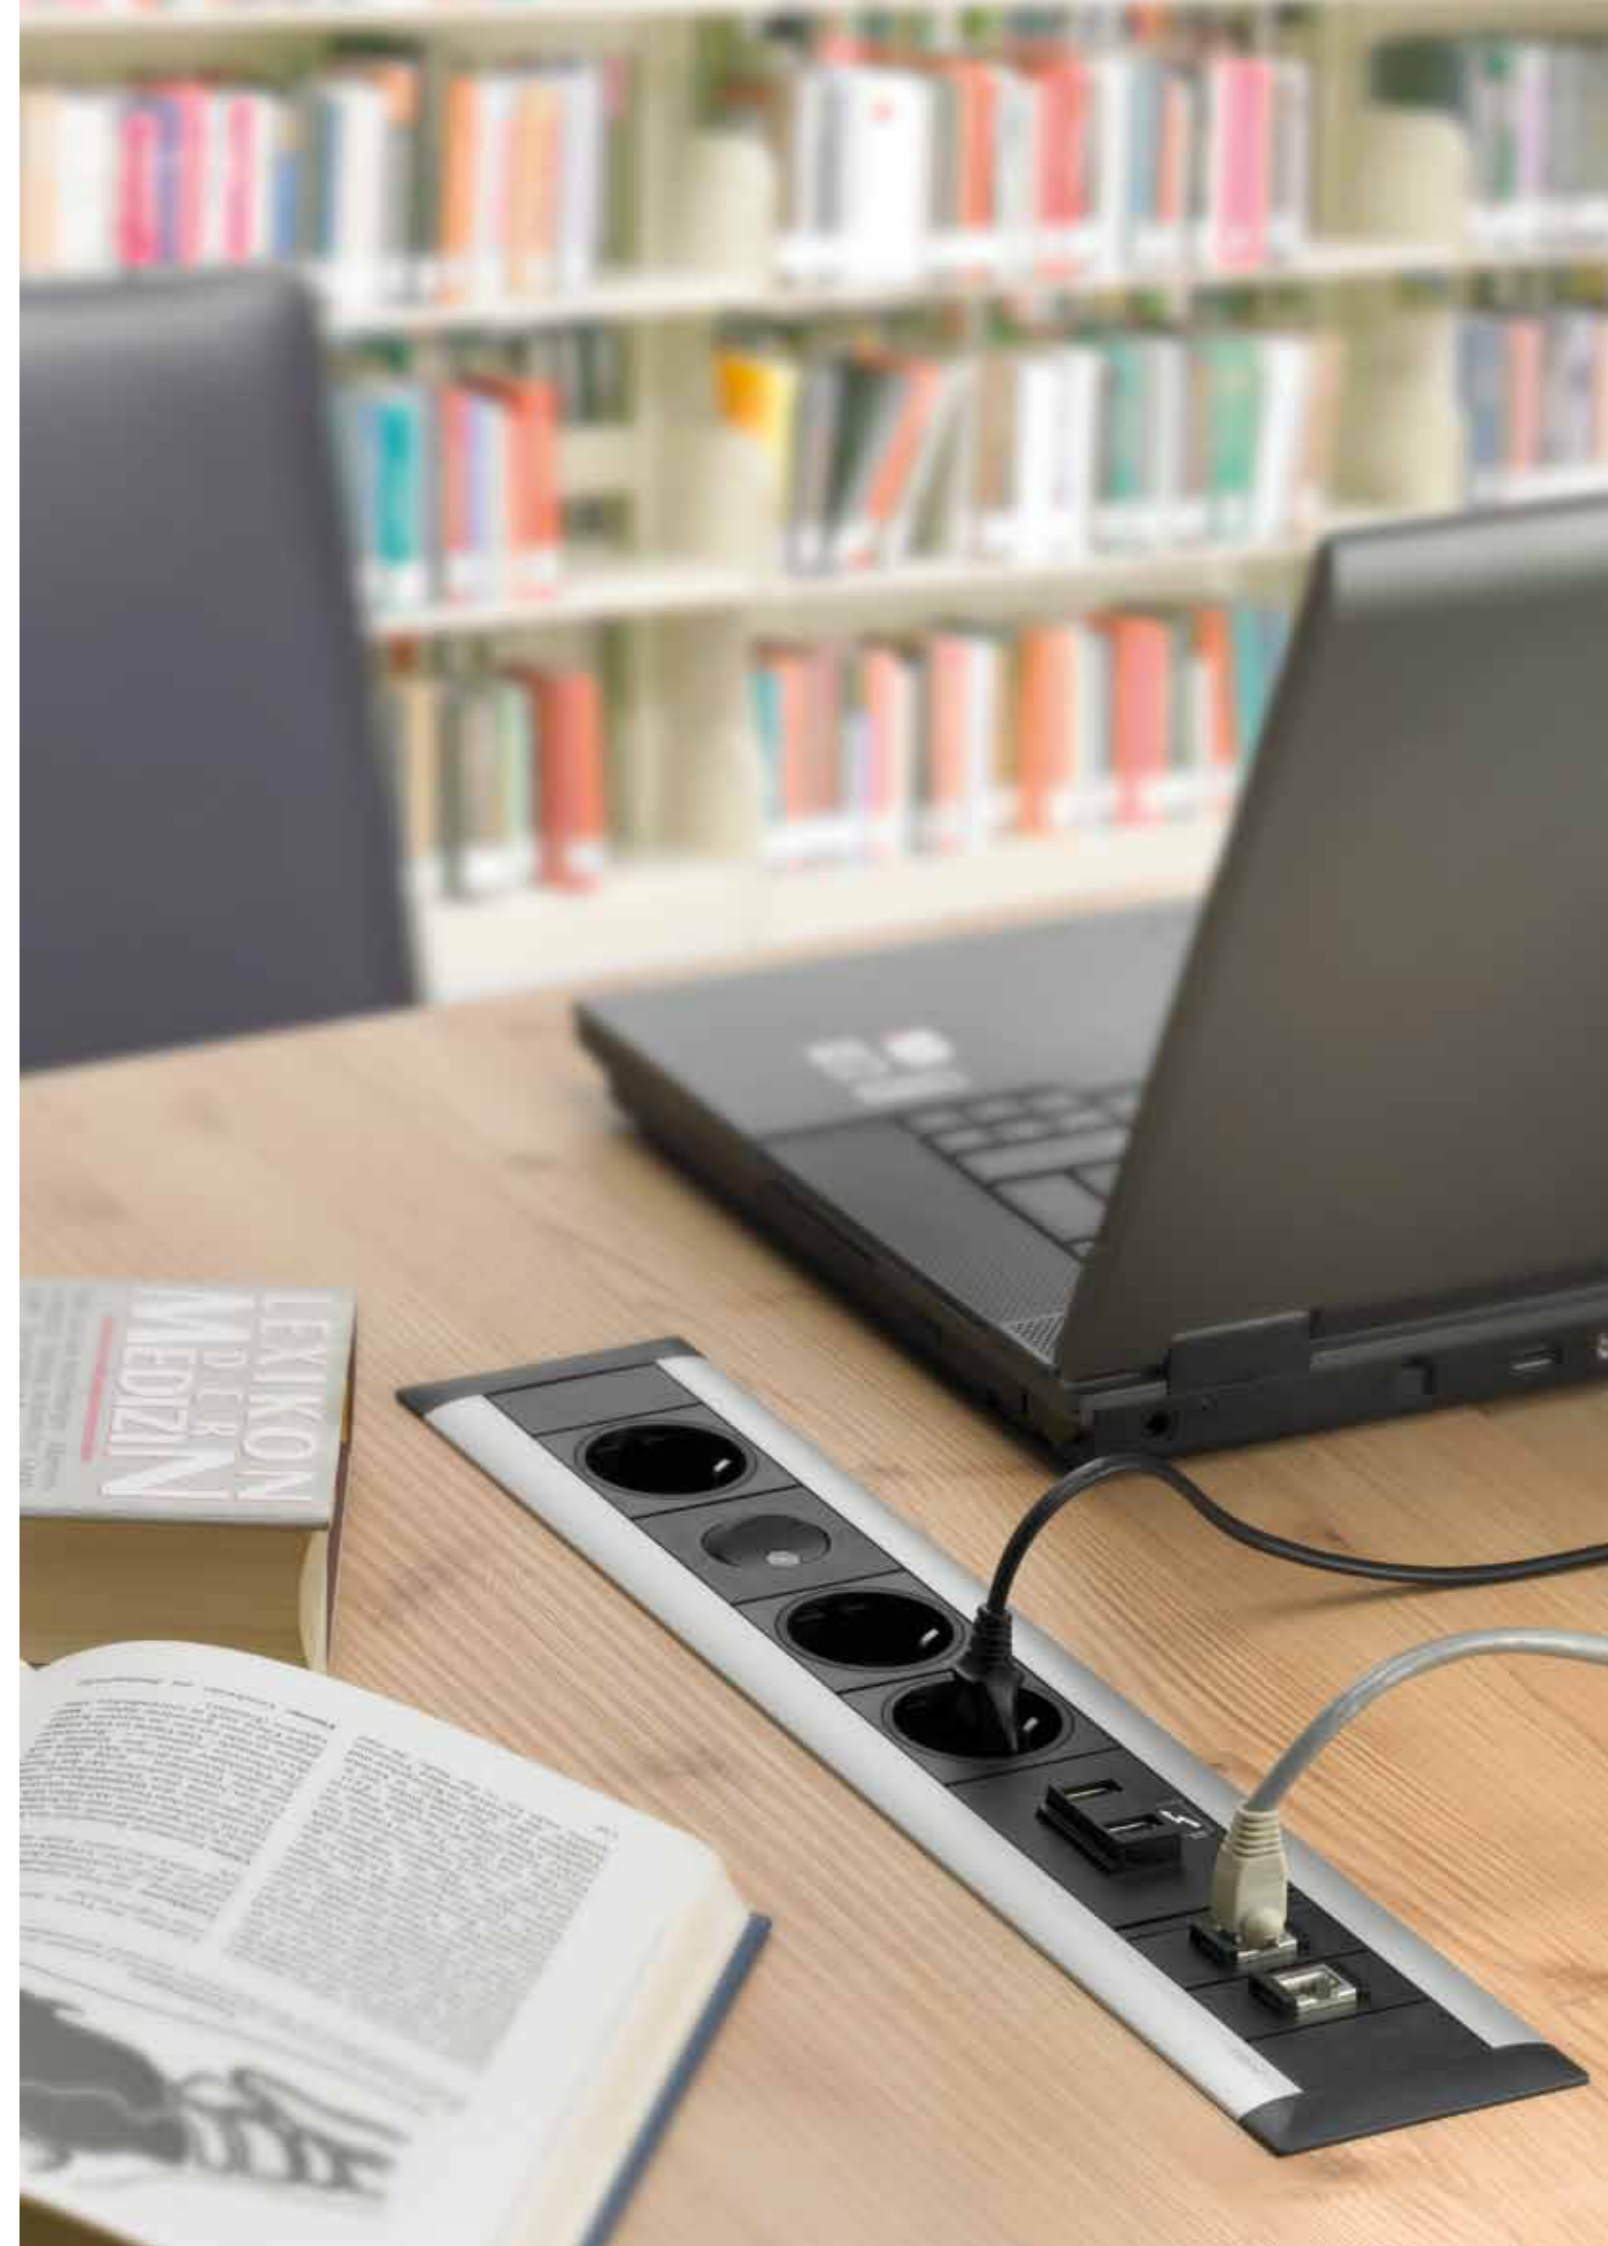

EVoline Port

Invisible and flexible

The port conquers unused space. The press of a finger lowers the panel and raises it again just when it's needed. Customizable with a subtle colored LED light.

EVoline Dock

Universal and modular

No bending or searching required. Plug in without a hassle. The Dock's clear design facilitates clear organization. Be it power, USB or data, all of the ports you need are gathered right next to your workspace.

EV0line Frame Dock

Subtle and flush

An electrical solution that seamlessly adapts to its environment. The Frame Dock's flush mount helps save space on your desk, on the wall, or at your workspace.

EVoline U-Dock

EV0line FlipTop

Discreet and smart

The FlipTop puts all of your ports on the desk and simultaneously affords you all of the workspace. Plus a classic stainless steel design with a kink-proof cable slot that, in its different guises, can also protect against dust or moisture.