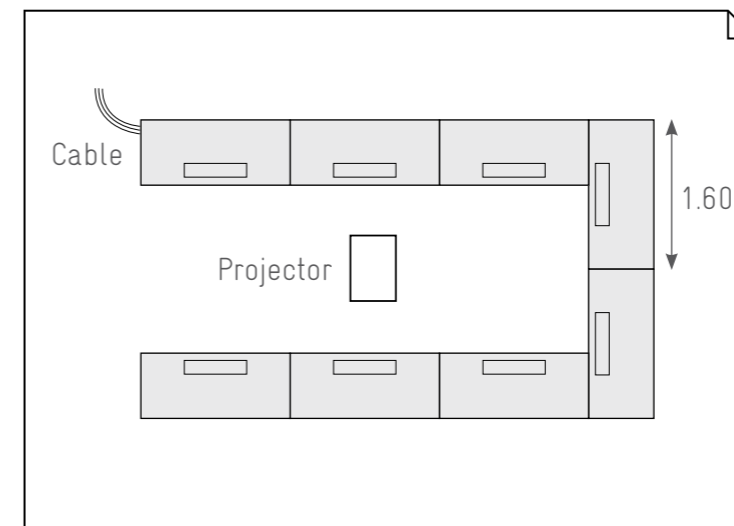

Planning with EVoline

The working world is becoming more flexible and faster paced. Everything is in constant flux at start-ups and major conglomerates alike. Ever-changing units and teams work on project-based jobs for brief periods of time. Office facilities must correspond to these new demands, which means being flexible in and by design: yesterday an open office, today a conference room, next week a parceled office space. All that and an adequate technical configuration to boot.

Conference rooms must be up to the task of providing the ever-increasing technical and multimedia requisites. Smooth video streaming, projectors, and presentations pulled straight from the cloud all call for intelligent infrastructure design. EVoline offers individual consultations to plan smart office spaces – from the first concept through the execution. EVoline solutions are custom tailored and unite high-quality aesthetics with maximal flexibility. All following the Principle of Configurability.

Example requirements for a conference room

Client's requirements