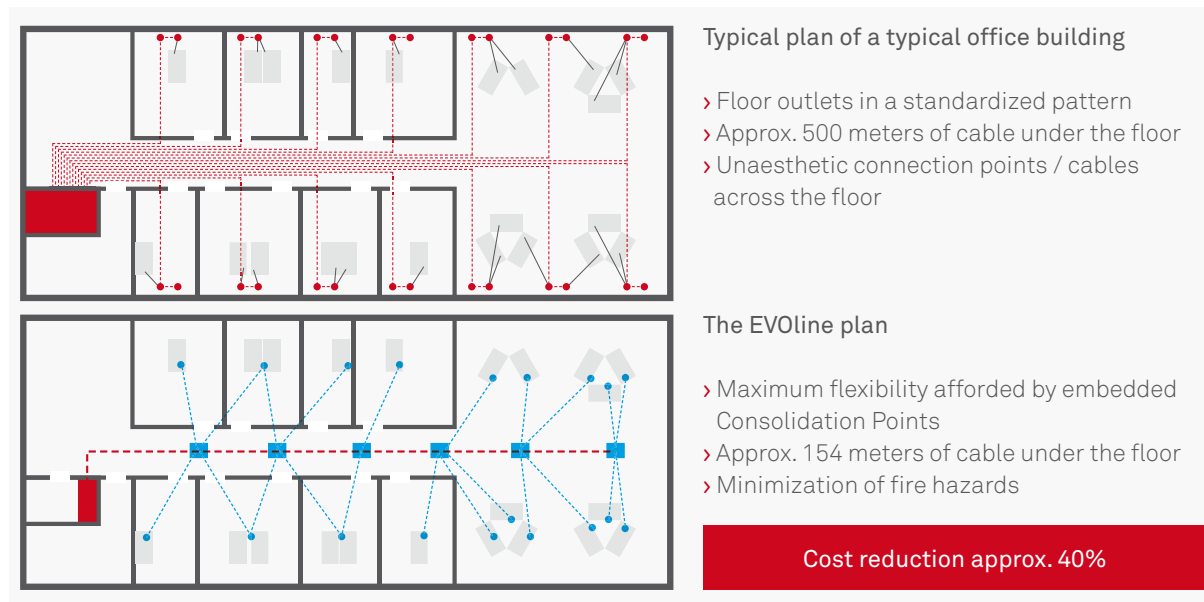

Decentralized Electrical Distribution

The next step in the evolution of buildings will be decentralized electrical distribution. An antiquated electrical system can become a financial burden on an entire property. So EVOLine is already looking ahead in electrical planning. Consolidation Points are decentralized distribution stations that connect to a central main ring. Instead of linking each single power and data source from the switchboard to the floor outlet, each separate room or sub-network can be developed individually. And forget a schematic configuration of standardized floor outlets; using exchangeable floor plates, EVOLine outlets can be placed exactly where they're needed.

The results? Broad flexibility and notably minimized cable lengths under the raised floors. That saves money and resources, spares the environment and significantly reduces the fire hazard at the same time. Just as the rules of biological evolution state, the economic solution – which is also more adaptable to the ever-changing environment – will prove its superiority in the long term. Let us inspire you!