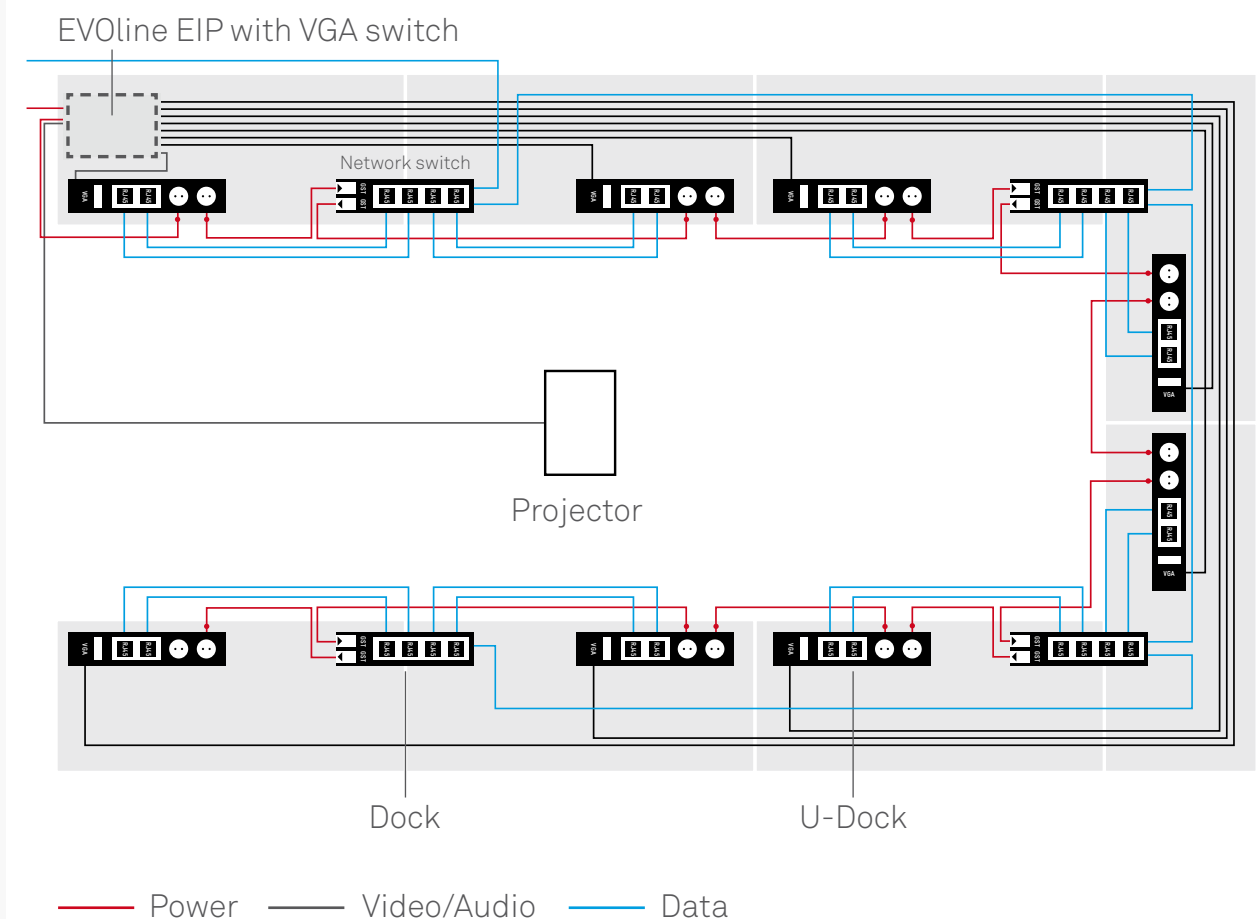

EV0line FlipTop

Discreet and smart

The FlipTop puts all of your ports on the desk and simultaneously affords you all of the workspace. Plus a classic stainless steel design with a kink-proof cable slot that, in its different guises, can also protect against dust or moisture.

Conference rooms must be up to the task of providing the ever-increasing technical and multimedia requisites. Smooth video streaming, projectors, and presentations pulled straight from the cloud all call for intelligent infrastructure design. EVoline offers individual consultations to plan smart office spaces – from the first concept through the execution. EVoline solutions are custom tailored and unite high-quality aesthetics with maximal flexibility. All following the Principle of Configurability.

Example requirements for a conference room

Client's requirements

- › Power outlet and network access at each seat
- › VGA plug with audio at each table
- › Button to route the signal to the projector at each table
- › Ceiling-mounted projector

Cables are laid in existing floor ducts with EVoline Consolidation Points.

EVoline plan

Decentralized Electrical Distribution

The next step in the evolution of buildings will be decentralized electrical distribution. An antiquated electrical system can become a financial burden on an entire property. So EVOLine is already looking ahead in electrical planning. Consolidation Points are decentralized distribution stations that connect to a central main ring. Instead of linking each single power and data source from the switchboard to the floor outlet, each separate room or sub-network can be developed individually. And forget a schematic configuration of standardized floor outlets; using exchangeable floor plates, EVOLine outlets can be placed exactly where they're needed.