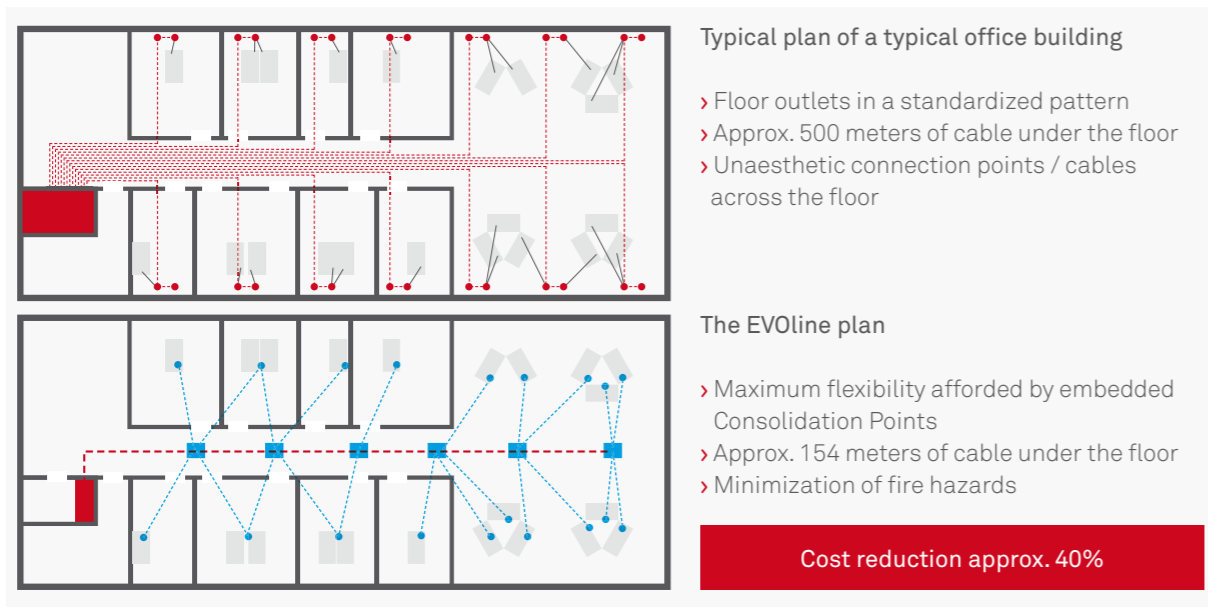

Decentralized Electrical Distribution

The next step in the evolution of buildings will be decentralized electrical distribution. An antiquated electrical system can become a financial burden on an entire property. So EVOLine is already looking ahead in electrical planning. Consolidation Points are decentralized distribution stations that connect to a central main ring. Instead of linking each single power and data source from the switchboard to the floor outlet, each separate room or sub-network can be developed individually. And forget a schematic configuration of standardized floor outlets; using exchangeable floor plates, EVOLine outlets can be placed exactly where they're needed.

The results? Broad flexibility and notably minimized cable lengths under the raised floors. That saves money and resources, spares the environment and significantly reduces the fire hazard at the same time. Just as the rules of biological evolution state, the economic solution – which is also more adaptable to the ever-changing environment – will prove its superiority in the long term. Let us inspire you!