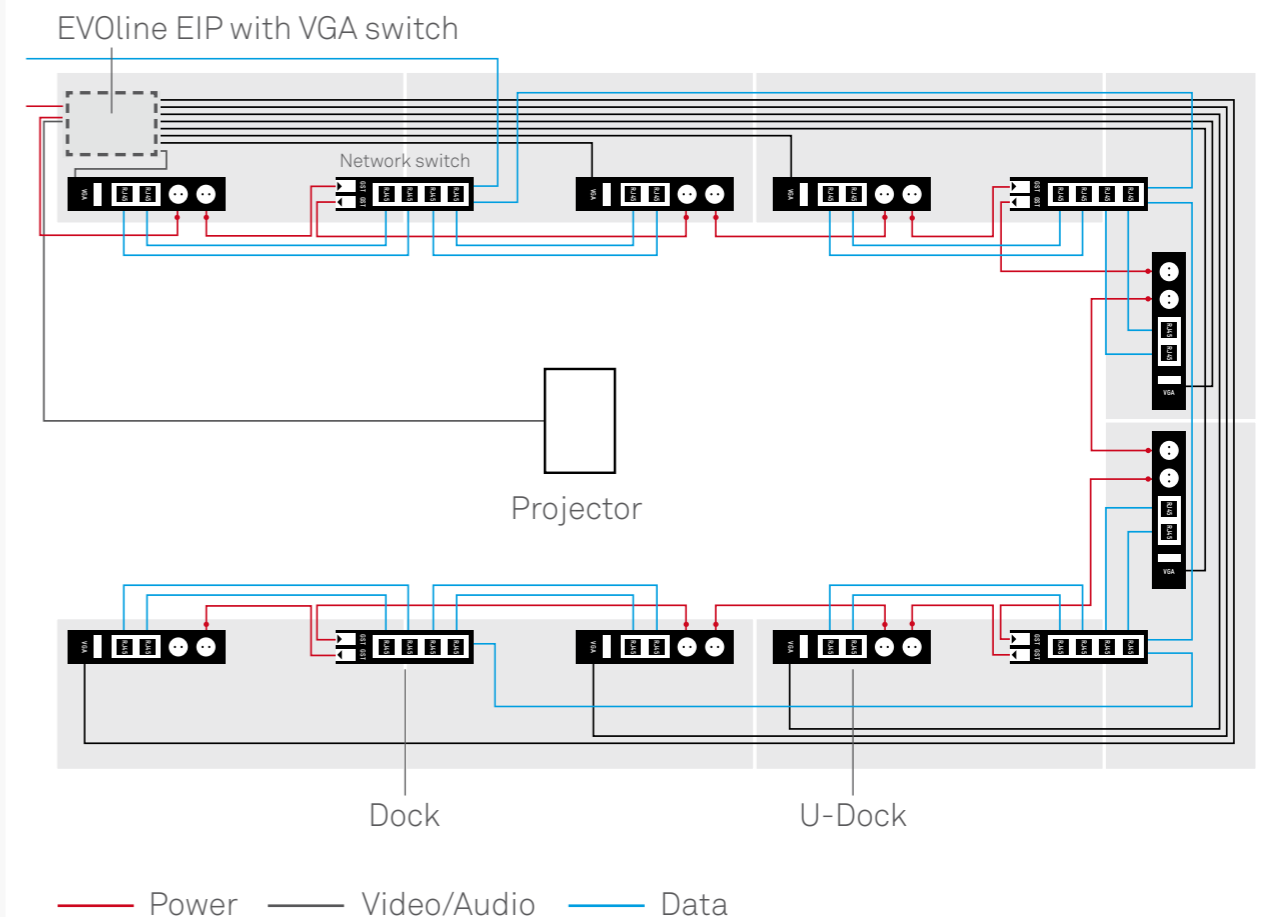

EVoline plan