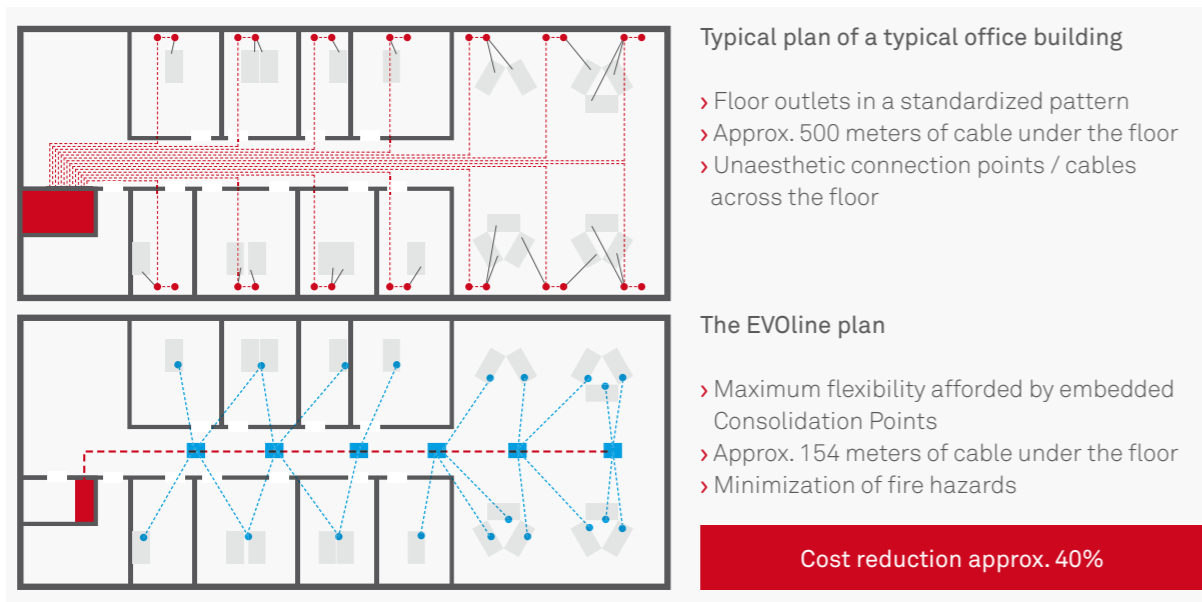

Decentralized Electrical Distribution

The next step in the evolution of buildings will be decentralized electrical distribution. An antiquated electrical system can become a financial burden on an entire property. So EVOLine is already looking ahead in electrical planning. Consolidation Points are decentralized distribution stations that connect to a central main ring. Instead of linking each single power and data source from the switchboard to the floor outlet, each separate room or sub-network can be developed individually. And forget a schematic configuration of standardized floor outlets; using exchangeable floor plates, EVOLine outlets can be placed exactly where they're needed.

The results? Broad flexibility and notably minimized cable lengths under the raised floors. That saves money and resources, spares the environment and significantly reduces the fire hazard at the same time. Just as the rules of biological evolution state, the economic solution – which is also more adaptable to the ever-changing environment – will prove its superiority in the long term. Let us inspire you!