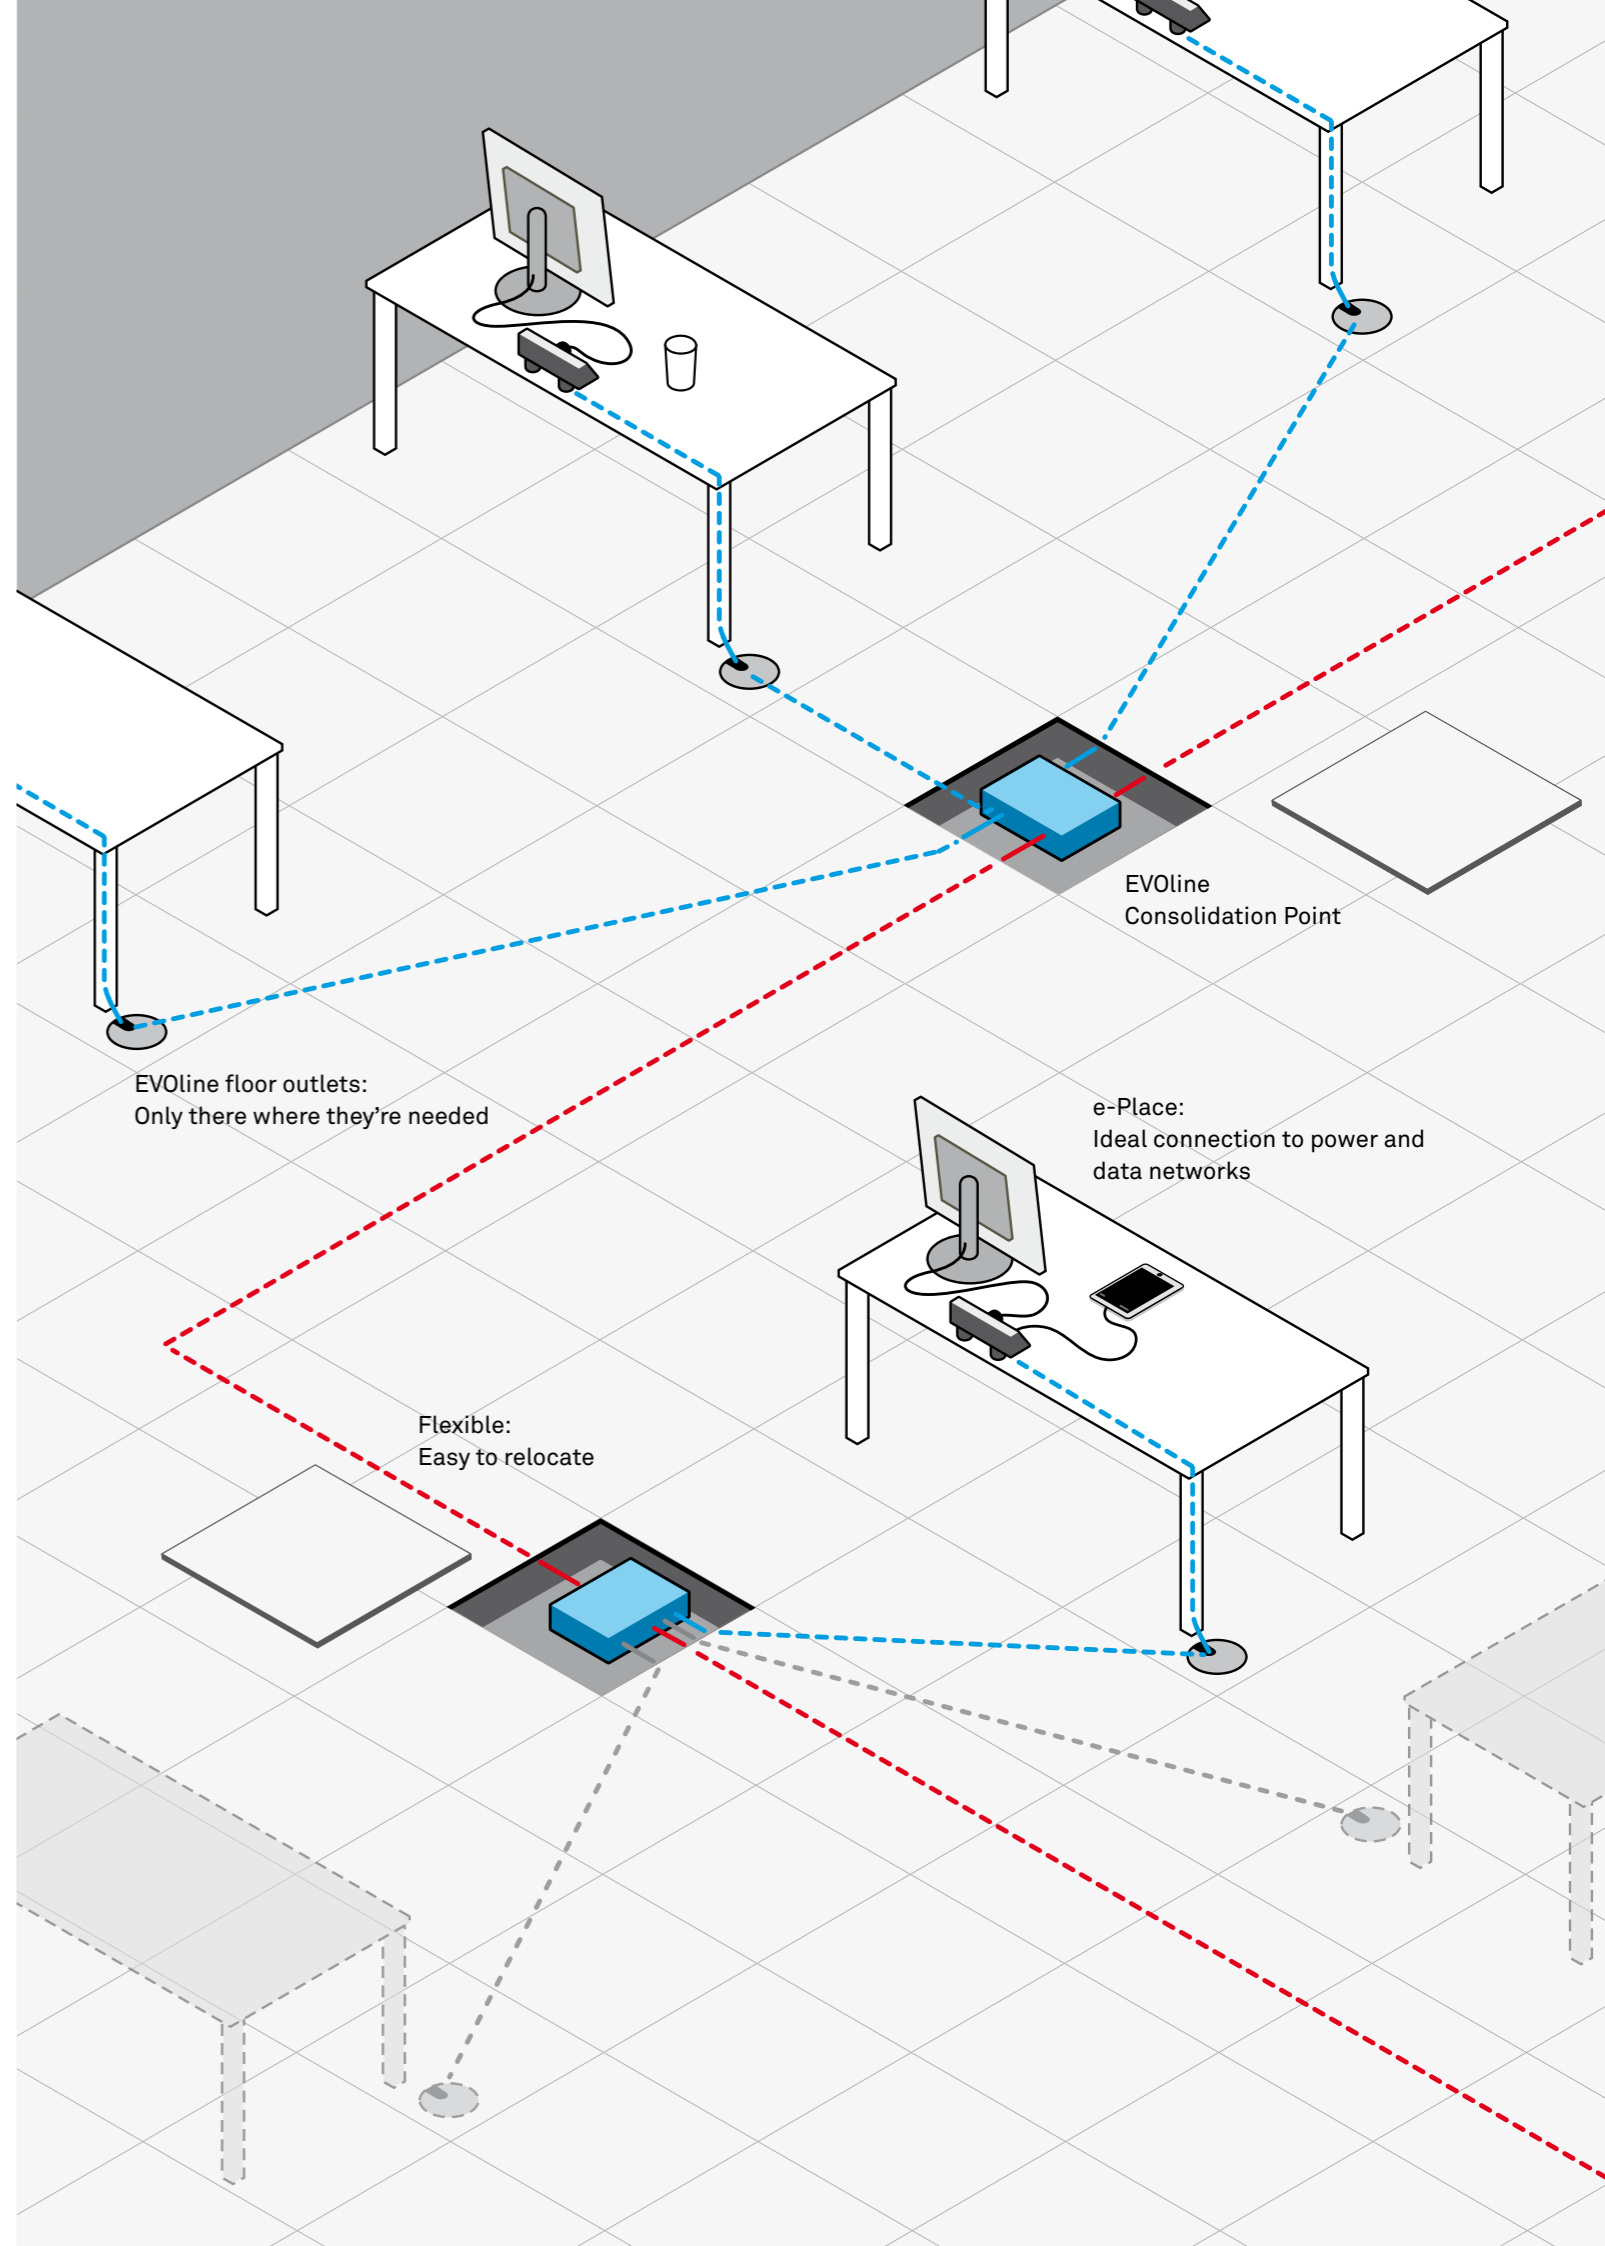

Decentralized Electrical Distribution

The next step in the evolution of buildings will be decentralized electrical distribution. An antiquated electrical system can become a financial burden on an entire property. So EVOLine is already looking ahead in electrical planning. Consolidation Points are decentralized distribution stations that connect to a central main ring. Instead of linking each single power and data source from the switchboard to the floor outlet, each separate room or sub-network can be developed individually. And forget a schematic configuration of standardized floor outlets; using exchangeable floor plates, EVOLine outlets can be placed exactly where they're needed.

The results? Broad flexibility and notably minimized cable lengths under the raised floors. That saves money and resources, spares the environment and significantly reduces the fire hazard at the same time. Just as the rules of biological evolution state, the economic solution – which is also more adaptable to the ever-changing environment – will prove its superiority in the long term. Let us inspire you!