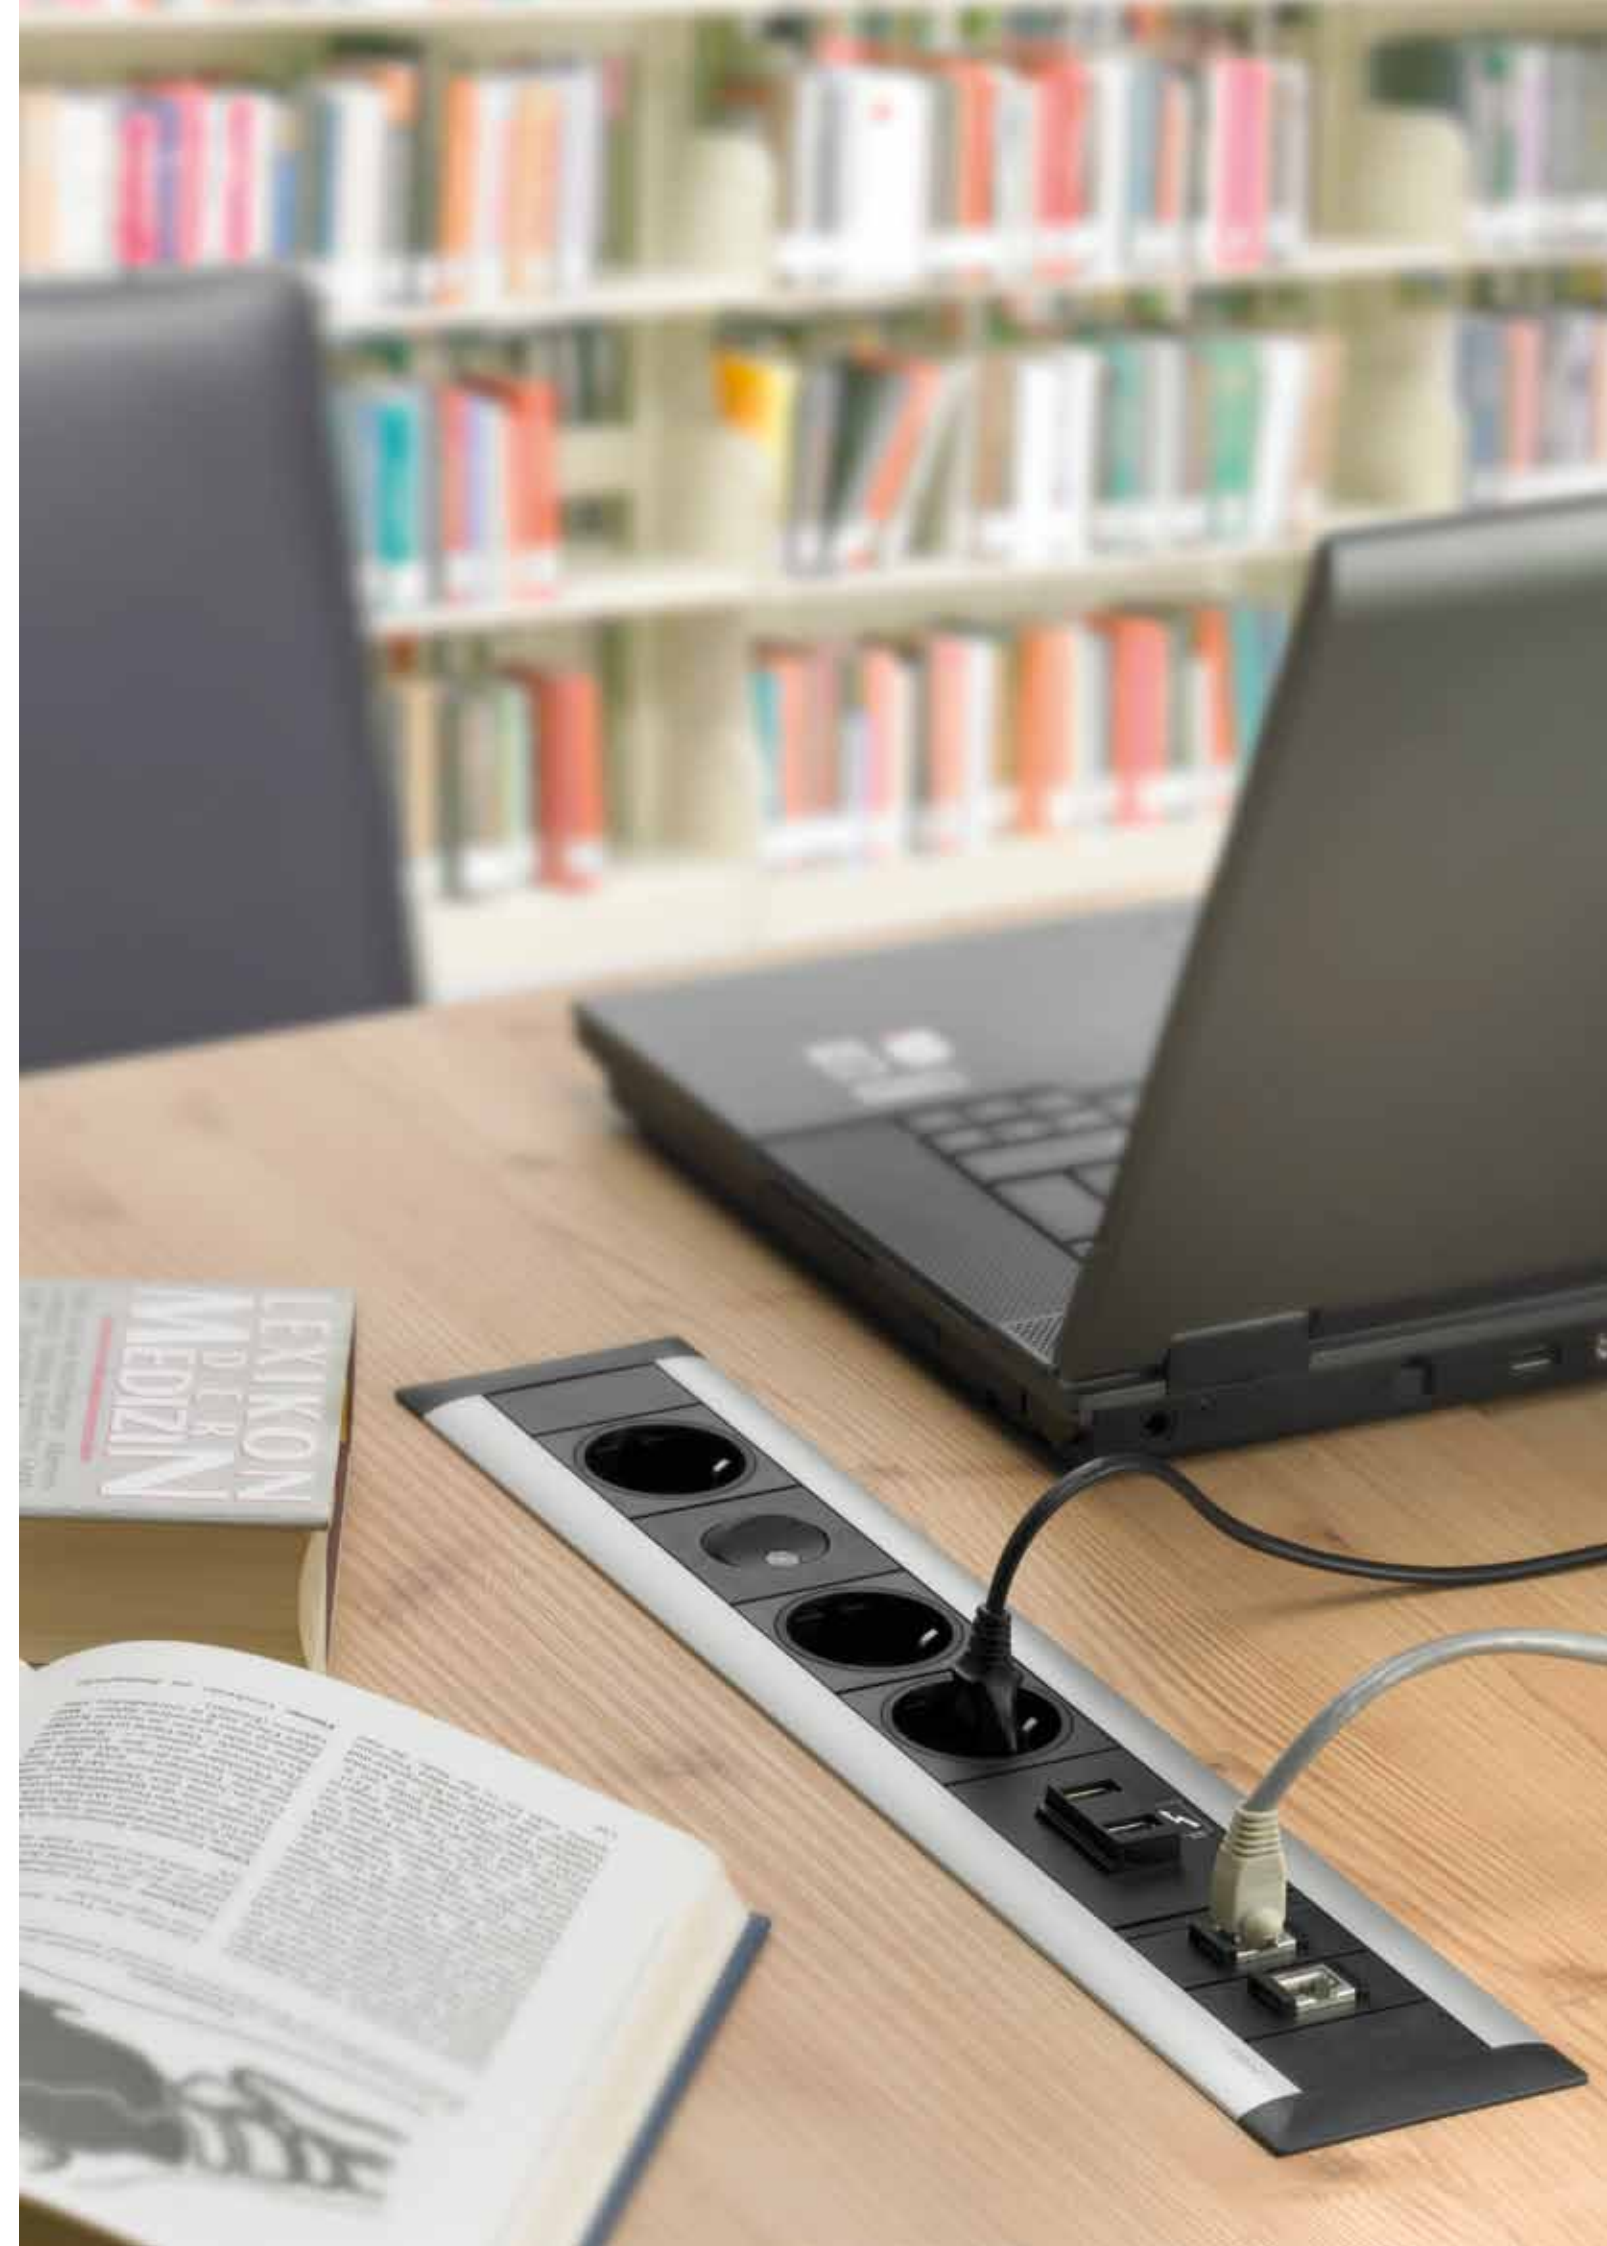

EVoline Port

Invisible and flexible

The port conquers unused space. The press of a finger lowers the panel and raises it again just when it's needed. Customizable with a subtle colored LED light.

EVoline Dock

Universal and modular

No bending or searching required. Plug in without a hassle. The Dock's clear design facilitates clear organization. Be it power, USB or data, all of the ports you need are gathered right next to your workspace.

EV0line Frame Dock

Subtle and flush

An electrical solution that seamlessly adapts to its environment. The Frame Dock's flush mount helps save space on your desk, on the wall, or at your workspace.

EVoline U-Dock

EV0line FlipTop

Discreet and smart

The FlipTop puts all of your ports on the desk and simultaneously affords you all of the workspace. Plus a classic stainless steel design with a kink-proof cable slot that, in its different guises, can also protect against dust or moisture.